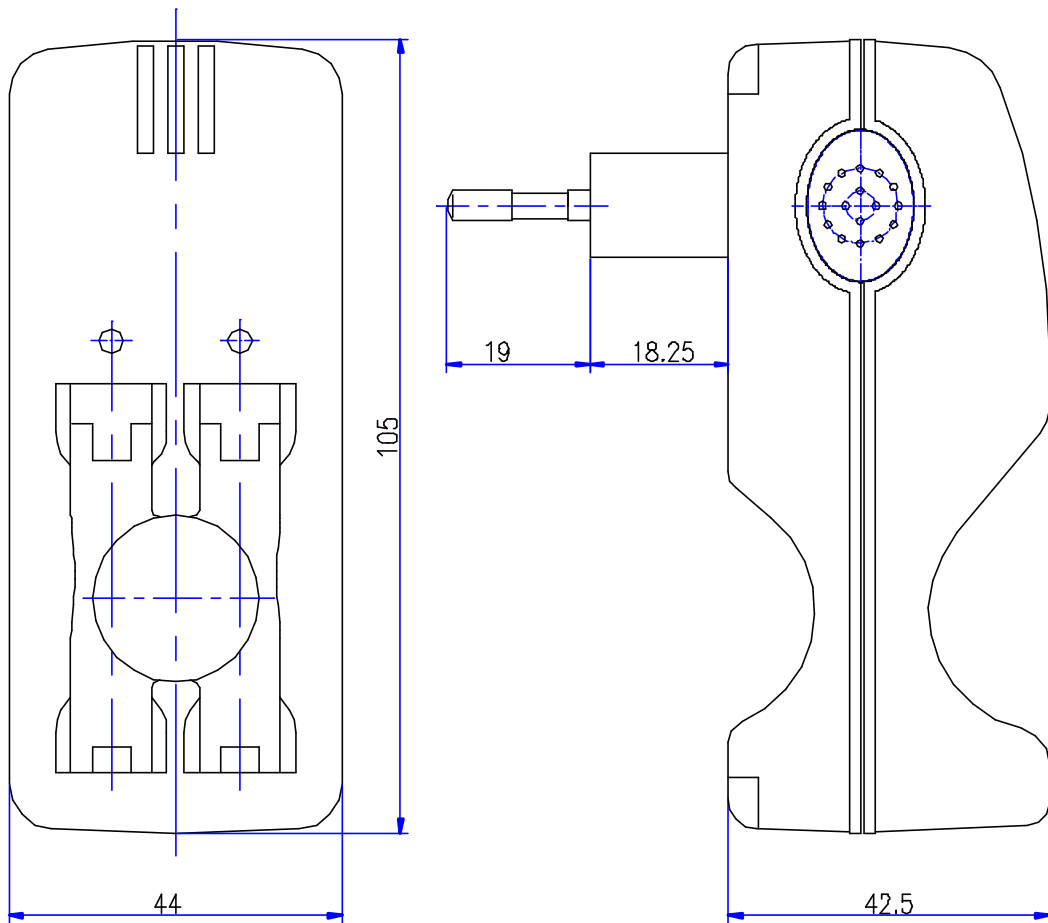

CASE & CORD DIMENSION

MODEL	MW1281	SCALE	1:1
File	H:/LYY/1281		
DESIGNED BY		DATE	
DRAWN BY		DATE	
CHECKED BY		DATE	