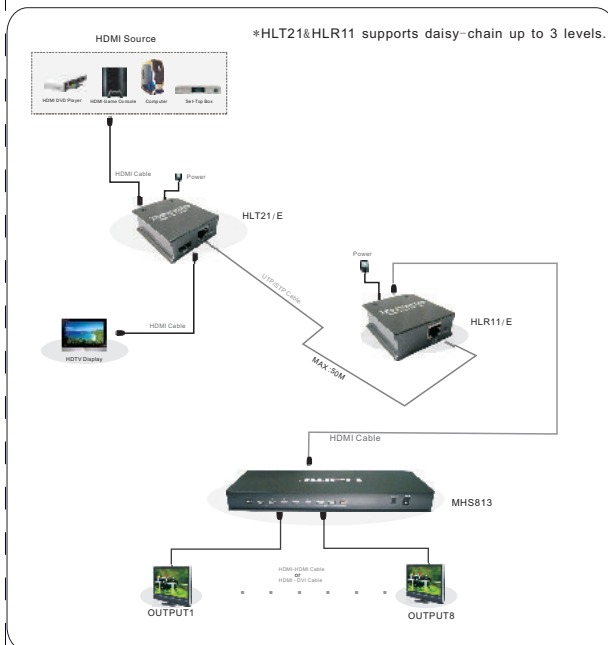

HLT41 Introduction:

Number	Feature	Function
1	Input Connector	HDMI Source
2	LED	Power LED
3	Power Jack	Power adaptor
4	Output Connector	HDMI Sink
5	Output Connector	RJ 45

HDMI Extender Over Cat.6

User's Manual

HLT21&HLR11 Introduction:

Number	Feature	Function
1	Power Jack	Power adaptor
2	Input Connector	HDMI Source
3	Output Connector	HDMI Sink
4	LED	Power LED
5	Output Connector	RJ 45
6	Input Connector	RJ 45

HLT21E&HLR11E Introduction:

Number	Feature	Function
1	Power Jack	Power adaptor
2	Input Connector	HDMI Source
3	Output Connector	HDMI Sink
4	LED	Power LED
5	Output Connector	RJ 45
6	Input Connector	RJ 45

HTR12 Introduction:

Number	Feature	Function
1	Power Jack	Power adaptor
2	Input Connector	RJ 45
3	Output Connector	HDMI Sink
4	Output Connector	RJ 45
5	LED	Power LED

HLT21/E&HLR11/E Basic Application:

HLT21/E&HLR11/E Application for HDMI Splitter

HLT41&HLR11 Application

HLT41&HTR12 Application