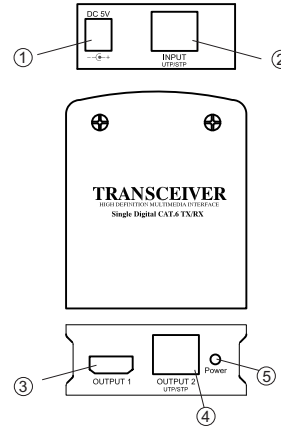

HLT41 Introduction:

Number	Feature	Function
1	Input Connector	HDMI Source
2	LED	Power LED
3	Power Jack	Power adaptor
4	Output Connector	HDMI Sink
5	Output Connector	RJ 45

HDMI Extender Over Cat.6

User's Manual

HLT21&HLR11 Introduction:

Number	Feature	Function
1	Power Jack	Power adaptor
2	Input Connector	HDMI Source
3	Output Connector	HDMI Sink
4	LED	Power LED
5	Output Connector	RJ 45
6	Input Connector	RJ 45

HLT21E&HLR11E Introduction:

Number	Feature	Function
1	Power Jack	Power adaptor
2	Input Connector	HDMI Source
3	Output Connector	HDMI Sink
4	LED	Power LED
5	Output Connector	RJ 45
6	Input Connector	RJ 45

HTR12 Introduction:

Number	Feature	Function
1	Power Jack	Power adaptor
2	Input Connector	RJ 45
3	Output Connector	HDMI Sink
4	Output Connector	RJ 45
5	LED	Power LED