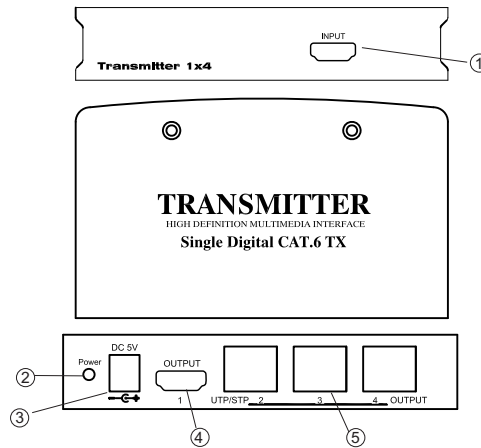

Specifications:

Model	Transmitter			Receiver		
	HLT41	HLT21	HLT21E	HLR11	HLR11 E	HTR12
Input	HDMI connector x1	HDMI connector x1	HDMI connector x1	RJ45 Jack x1	RJ45 Jack x1	RJ45 Jack x1
Output	RJ45 Jack x3 HDMI connector x1	RJ45 Jack x1 HDMI connector x1	RJ45 Jack x1 HDMI connector x1	HDMI connector x1	HDMI connector x1	RJ45 Jack x1 HDMI connector x1
Bandwidth	1.65Gps					
Resolution	1920 x 1200 or 480p/720i/720p/1080i/1080p					
Operating temperature	0~45°C					
Storage temperature	-20°C~60°C					
Power Adaptor	DC 5V, 1A					
Housing	Metal and Aluminium					
Dimension(mm)	128(L) x 75.5 (W) x 25(H)	77(L) x 64(W) x 25(H)				

Limited Warranty:

IN NO EVENT THE DIRECT VENDOR'S LIABILITY EXCEED THE PRICE PAID FOR THE PRODUCT FROM DIRECT, INDIRECT, SPECIAL, INCIDENTAL, OR CONSEQUENTIAL DAMAGES RESULTING FROM THE USE OF THE PRODUCT, DIST, OR ITS DOCUMENTATION.

The direct vendor makes no warranty or representation, expressed, implied, or statutory with respect to the contents or use of this documentation, and specially disclaims its quality, performance, merchantability, or fitness for any particular purpose. The direct vendor also reserves the right to revise or update device or documentation without obligation to update. Device or documentation without obligation to update. For further inquires please contact your direct vendor.

HLT41 Introduction:

Number	Feature	Function
1	Input Connector	HDMI Source
2	LED	Power LED
3	Power Jack	Power adaptor
4	Output Connector	HDMI Sink
5	Output Connector	RJ 45