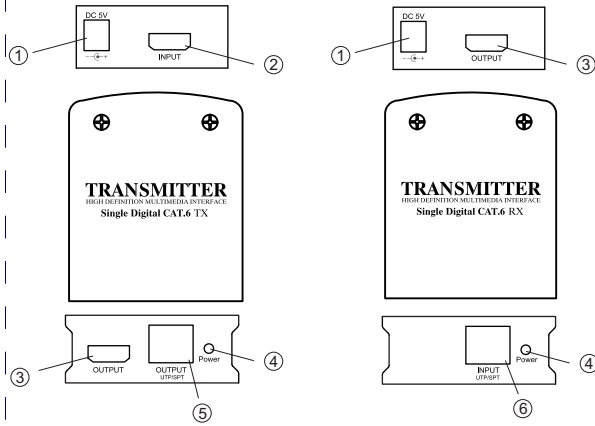

HLT41 Introduction:

Number	Feature	Function
1	Input Connector	HDMI Source
2	LED	Power LED
3	Power Jack	Power adaptor
4	Output Connector	HDMI Sink
5	Output Connector	RJ 45

HDMI Extender Over Cat.6

User's Manual

HLT21&HLR11 Introduction:

Number	Feature	Function
1	Power Jack	Power adaptor
2	Input Connector	HDMI Source
3	Output Connector	HDMI Sink
4	LED	Power LED
5	Output Connector	RJ 45
6	Input Connector	RJ 45

HLT21E&HLR11E Introduction:

Number	Feature	Function
1	Power Jack	Power adaptor
2	Input Connector	HDMI Source
3	Output Connector	HDMI Sink
4	LED	Power LED
5	Output Connector	RJ 45
6	Input Connector	RJ 45

HTR12 Introduction:

Number	Feature	Function
1	Power Jack	Power adaptor
2	Input Connector	RJ 45
3	Output Connector	HDMI Sink
4	Output Connector	RJ 45
5	LED	Power LED