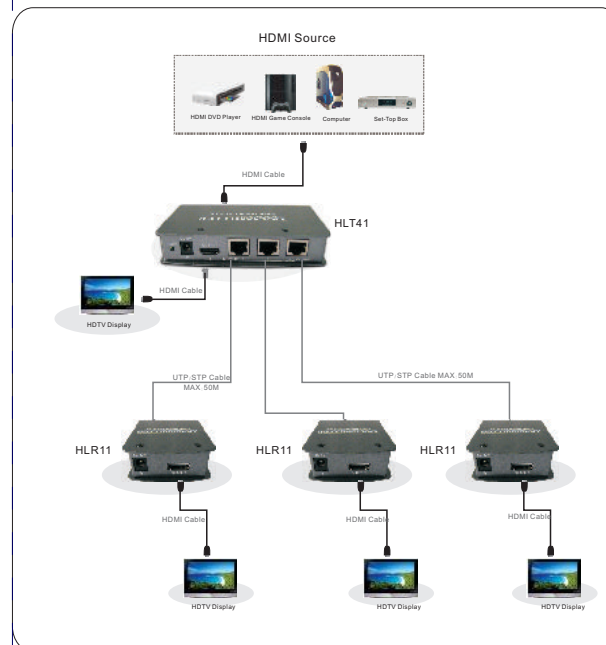

HLT41&HLR11 Application