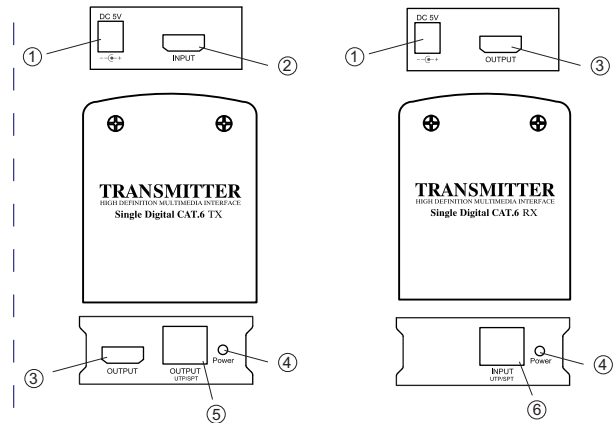

HLT41 Introduction:

Number	Feature	Function
1	Input Connector	HDMI Source
2	LED	Power LED
3	Power Jack	Power adaptor
4	Output Connector	HDMI Sink
5	Output Connector	RJ 45

HDMI Extender Over Cat.6

User's Manual

HLT21&HLR11 Introduction:

Number	Feature	Function
1	Power Jack	Power adaptor
2	Input Connector	HDMI Source
3	Output Connector	HDMI Sink
4	LED	Power LED
5	Output Connector	RJ 45
6	Input Connector	RJ 45

HLT21E&HLR11E Introduction:

Number	Feature	Function
1	Power Jack	Power adaptor
2	Input Connector	HDMI Source
3	Output Connector	HDMI Sink
4	LED	Power LED
5	Output Connector	RJ 45
6	Input Connector	RJ 45

HTR12 Introduction:

Number	Feature	Function
1	Power Jack	Power adaptor
2	Input Connector	RJ 45
3	Output Connector	HDMI Sink
4	Output Connector	RJ 45
5	LED	Power LED