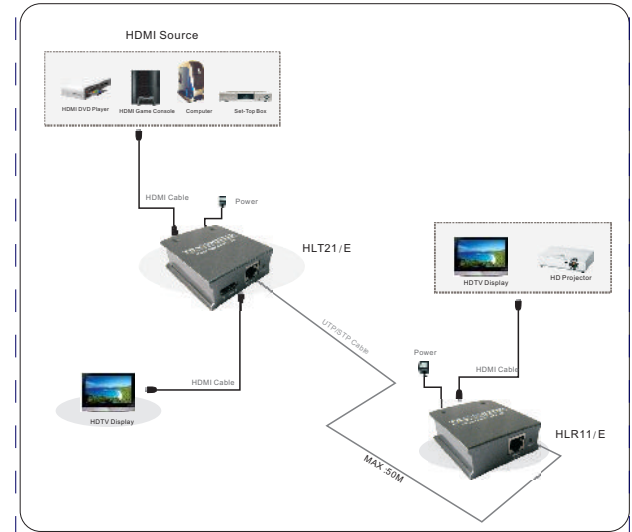

HLT21/E&HLR11/E Basic Application: