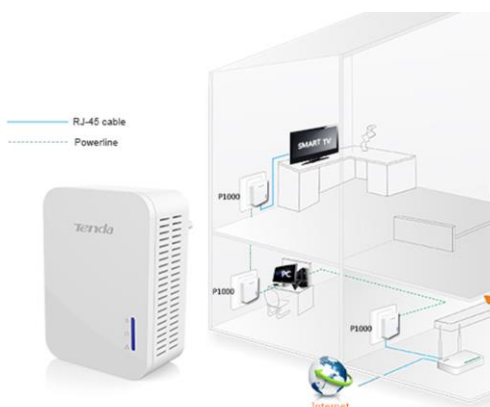

P1000

Blazing-Fast Home Network Made for Home Entertainment

AV1000 Gigabit Powerline Adapter

The P1000 1000Mbps Powerline Adapter is designed for 3D/HD video streaming and entertainment throughout home over existing electrical wiring. Compliant with HomePlug AV 2 standard, this device turns your power circuitry into smart home network. Simply plug one P1000 powerline adapter that links to a broadband router into the power outlet, plug the other into the other socket in any desired room, you can then easily and instantly connect to a home network with speeds of up to 1000Mbps. No drilling, laying complicated wires and manual configuration, the P1000 allows you to build a blazing-fast network to enjoy best ever experience HD home entertainment with minimum cost and efforts.

Blazing-fast Experience

Up to 1000Mbps transmission rate over power circuitry, ideal for 3D/HD video streaming, IPTV and online gaming throughout home

Electrical transmission rate improved by 4 times

No Laying Complicated Wires

No laying complicated wires, transfer data through existing wiring, it can connect to internet where there is outlet

Plug-and-Play

The P1000 1000Mbps Powerline Adapter lasts Tenda easy-to-install idea, plug over two devices to outlet to connect the internet without complicated configuration