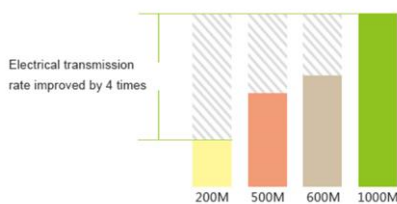

Blazing-fast Experience

Up to 1000Mbps transmission rate over power circuitry, ideal for 3D/HD video streaming, IPTV and online gaming throughout home

Electrical transmission rate improved by 4 times

No Laying Complicated Wires