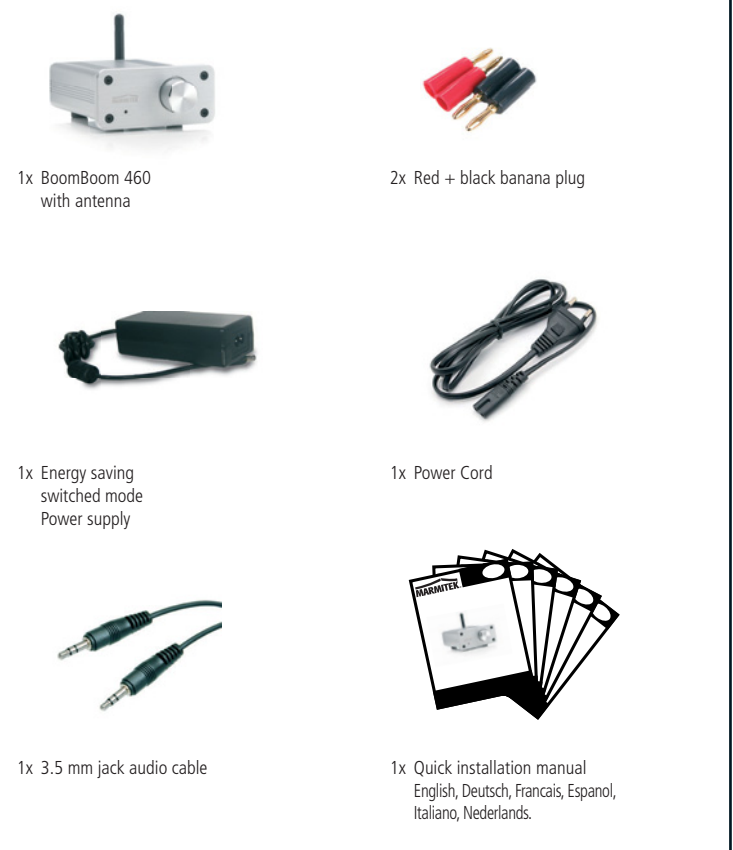

Set includes