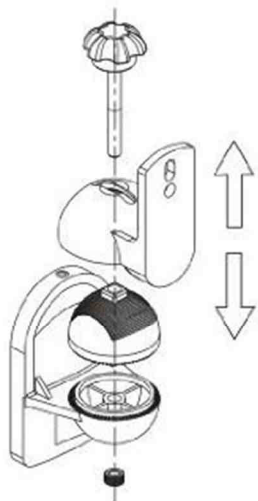

SPEAKER WALL MOUNT

	x4	M4x25 Wood screw
	x4	Plastic Wall plug
	x4	M5x12 Bolt

1

2

Single Threaded Insert

3

4