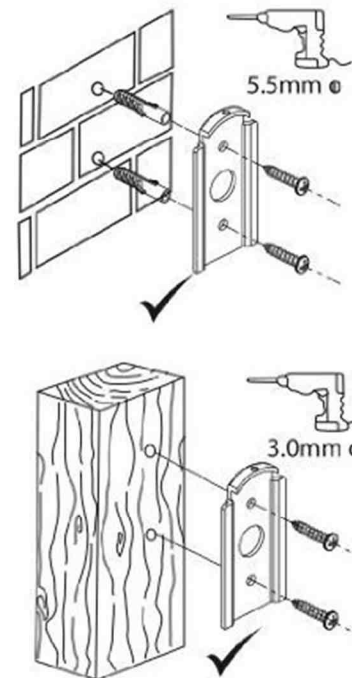

SPEAKER WALL MOUNT

	x4	M4x25 Wood screw
	x4	Plastic Wall plug
	x4	M5x12 Bolt

1

2

Single Threaded Insert

3

4