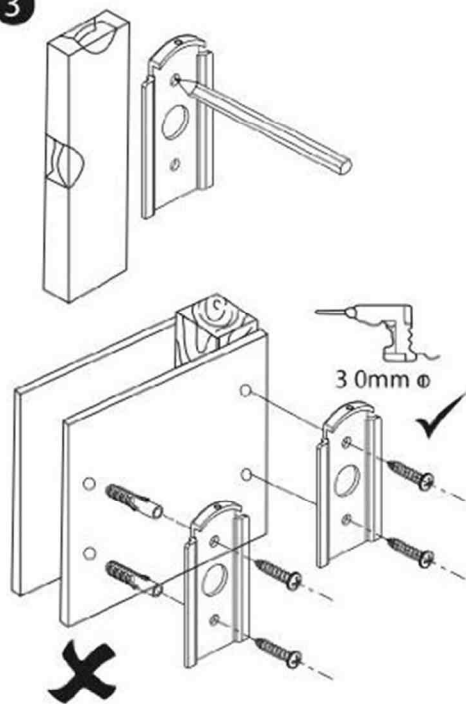

SPEAKER WALL MOUNT

	x4	M4x25 Wood screw
	x4	Plastic Wall plug
	x4	M5x12 Bolt

1

2

Single Threaded Insert

3

4