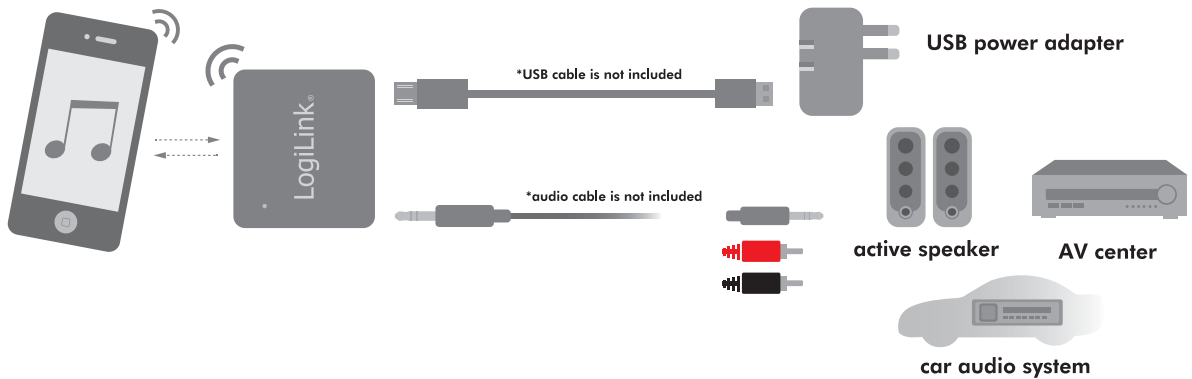

LogiLink®

Bluetooth Audio Receiver

Art. No.: BT0021A

1

2

Package Contents:

- » 1 x Bluetooth Audio Receiver
- » 1 x User Manual

Package Informations: