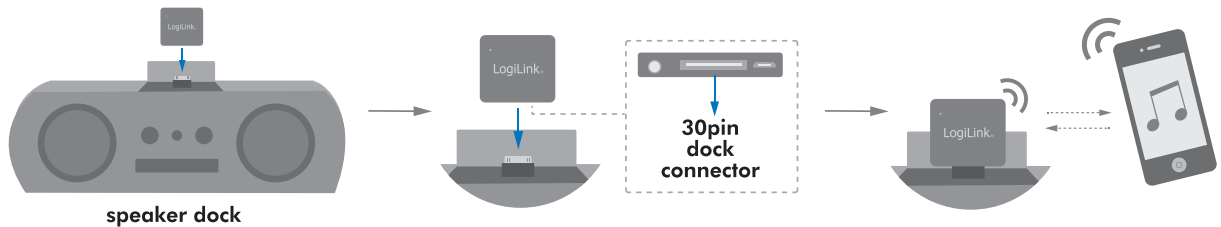

LogiLink®

Bluetooth Audio Receiver

Art. No.: BT0021A

1

2

Package Contents:

- » 1 x Bluetooth Audio Receiver
- » 1 x User Manual

Package Informations:

- » Packing Dimension: 123 x 75 x 25mm
- » Packing Weight: 0,04kg
- » Carton Dimension: 520 x 320 x 145mm
- » Carton Q'ty: 80pcs
- » Carton Weight: 4,2kg

BT0021A

4 052792 038453

Made in China

RoHS
compliant

* The specifications and pictures are subject to change without notice.
* All trade names referenced are the registered trademark of their respective owners.