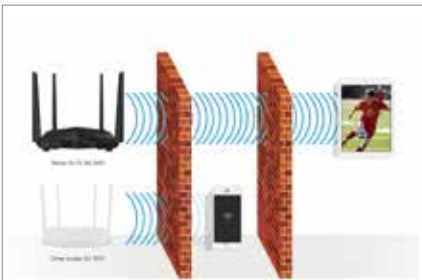

### Product Overview

Compliant with the next generation 802.11ac wave 2.0 WiFi standard, AC10 provides a dual-band wireless speed of as high as 1167 Mbps, 3 times faster than the wireless 11N speed, ensuring stable online gaming and 4K streaming on YouTube and Netflix. Equipped with built-in high powered amplifiers, external antennas, gigabit Ethernet ports, MU-MIMO and Beamforming+ technology, AC10 offers a great operating range for wide WiFi coverage so that you will never worry about too many devices to connect, and also enables you to have the best internet experience. Additionally, Tenda WiFi app allows you to manage your network anywhere anytime to live a smart and easy life.

## Super Experience for Gaming and Streaming

- With 4 gigabit ports for fast and stable internet connection
- 1GHz CPU for multi-client with responsive performance and fast speed